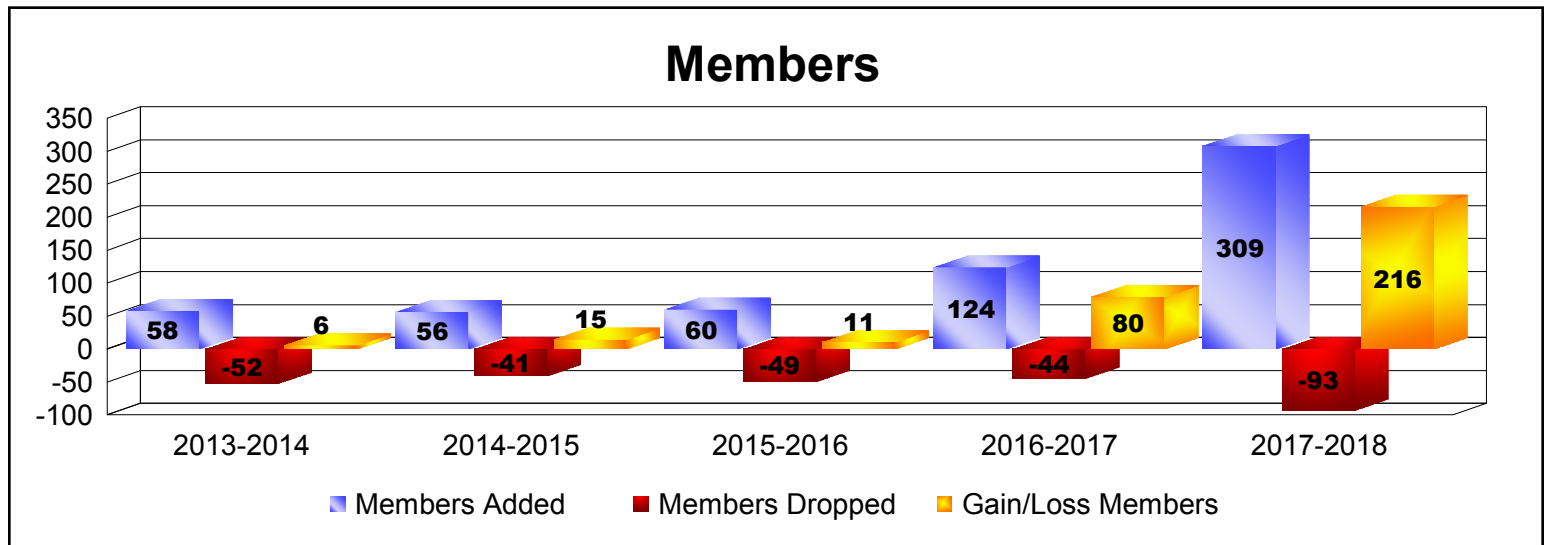

Year	New Clubs	Dropped Clubs	Gain/ Loss Clubs	New Members	Charter Members	Reinstate Members	Transfer Members	Total Member Added	Total Members Dropped	Gain/ Loss Members
2013-2014	0	-1	-1	34	14	10	0	58	-52	6
2014-2015	0	0	0	47	6	3	0	56	-41	15
2015-2016	0	0	0	59	0	1	0	60	-49	11
2016-2017	0	0	0	116	0	8	0	124	-44	80
2017-2018	4	0	4	148	156	3	2	309	-93	216
Average	1	0	1	81	35	5	0	121	-56	66

Year	New Clubs	Dropped Clubs	Gain/ Loss Clubs	New Members	Charter Members	Reinstate Members	Transfer Members	Total Member Added	Total Members Dropped	Gain/ Loss Members
2013-2014	0	0	0	0	0	0	0	0	0	0
2014-2015	0	0	0	0	0	0	0	0	0	0
2015-2016	0	0	0	6	0	0	0	6	-20	-14
2016-2017	0	0	0	7	0	0	0	7	0	7
2017-2018	2	0	2	30	48	0	0	78	-12	66
Average	0	0	0	9	10	0	0	18	-6	12