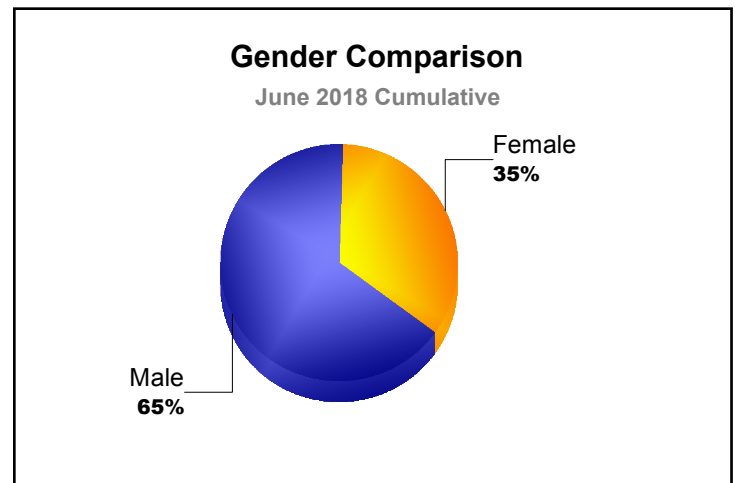

Year	New Clubs	Dropped Clubs	Gain/ Loss Clubs	New Members	Charter Members	Reinstate Members	Transfer Members	Total Member Added	Total Members Dropped	Gain/ Loss Members
2013-2014	0	-1	-1	34	14	10	0	58	-52	6
2014-2015	0	0	0	47	6	3	0	56	-41	15
2015-2016	0	0	0	59	0	1	0	60	-49	11
2016-2017	0	0	0	116	0	8	0	124	-44	80
2017-2018	4	0	4	148	156	3	2	309	-93	216
Average	1	0	1	81	35	5	0	121	-56	66