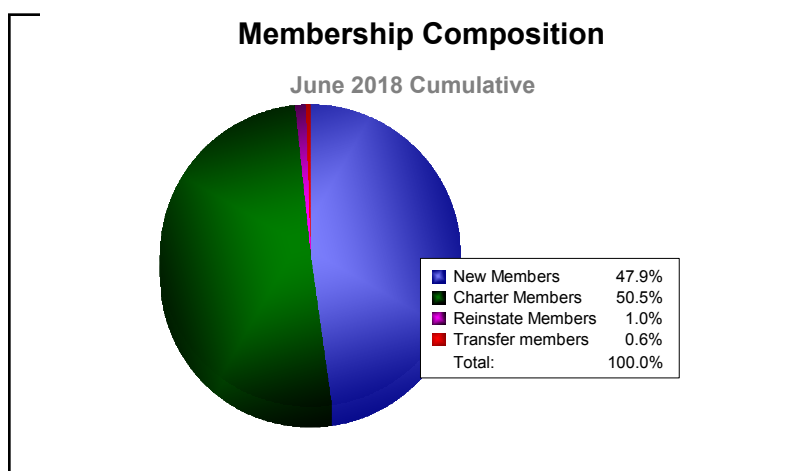

Year	New Clubs	Dropped Clubs	Gain/ Loss Clubs	New Members	Charter Members	Reinstate Members	Transfer Members	Total Member Added	Total Members Dropped	Gain/ Loss Members
2013-2014	0	-1	-1	34	14	10	0	58	-52	6
2014-2015	0	0	0	47	6	3	0	56	-41	15
2015-2016	0	0	0	59	0	1	0	60	-49	11
2016-2017	0	0	0	116	0	8	0	124	-44	80
2017-2018	4	0	4	148	156	3	2	309	-93	216
Average	1	0	1	81	35	5	0	121	-56	66

Year	New Clubs	Dropped Clubs	Gain/ Loss Clubs	New Members	Charter Members	Reinstate Members	Transfer Members	Total Member Added	Total Members Dropped	Gain/ Loss Members
2013-2014	0	0	0	0	0	0	0	0	0	0
2014-2015	0	0	0	0	0	0	0	0	0	0
2015-2016	0	0	0	6	0	0	0	6	-20	-14
2016-2017	0	0	0	7	0	0	0	7	0	7
2017-2018	2	0	2	30	48	0	0	78	-12	66
Average	0	0	0	9	10	0	0	18	-6	12