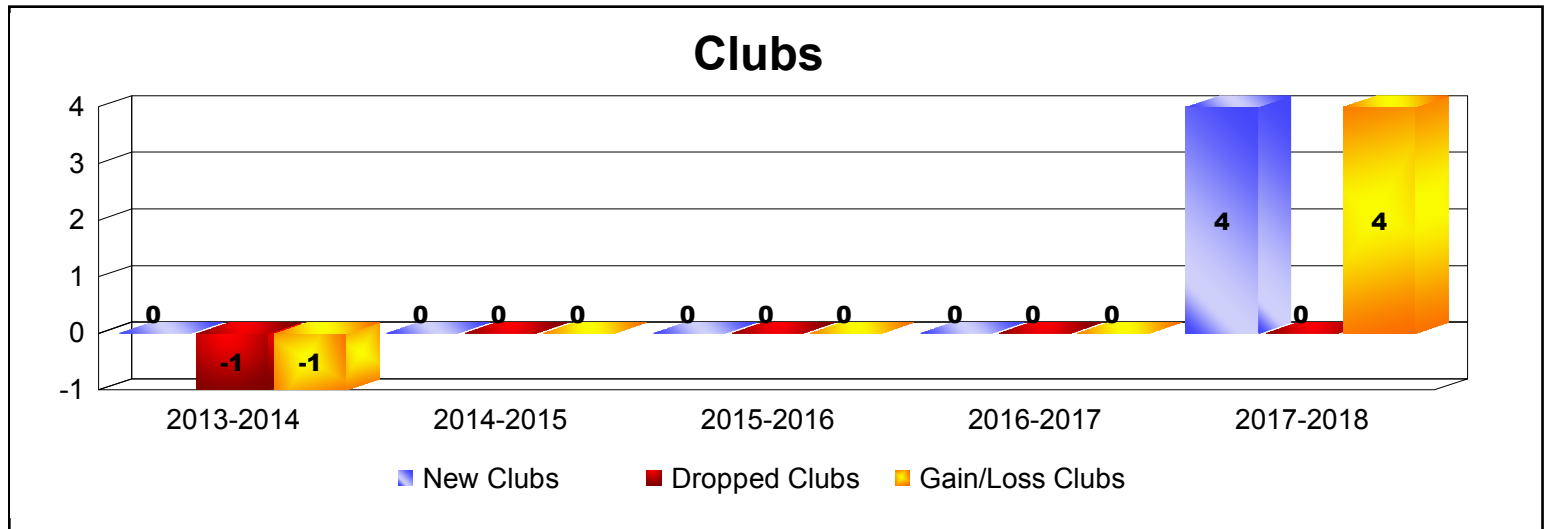

Year	New Clubs	Dropped Clubs	Gain/ Loss Clubs	New Members	Charter Members	Reinstate Members	Transfer Members	Total Member Added	Total Members Dropped	Gain/ Loss Members
2013-2014	0	-1	-1	34	14	10	0	58	-52	6
2014-2015	0	0	0	47	6	3	0	56	-41	15
2015-2016	0	0	0	59	0	1	0	60	-49	11
2016-2017	0	0	0	116	0	8	0	124	-44	80
2017-2018	4	0	4	148	156	3	2	309	-93	216
Average	1	0	1	81	35	5	0	121	-56	66

Year	New Clubs	Dropped Clubs	Gain/ Loss Clubs	New Members	Charter Members	Reinstate Members	Transfer Members	Total Member Added	Total Members Dropped	Gain/ Loss Members
2013-2014	0	0	0	0	0	0	0	0	0	0
2014-2015	0	0	0	0	0	0	0	0	0	0
2015-2016	0	0	0	6	0	0	0	6	-20	-14
2016-2017	0	0	0	7	0	0	0	7	0	7
2017-2018	2	0	2	30	48	0	0	78	-12	66
Average	0	0	0	9	10	0	0	18	-6	12